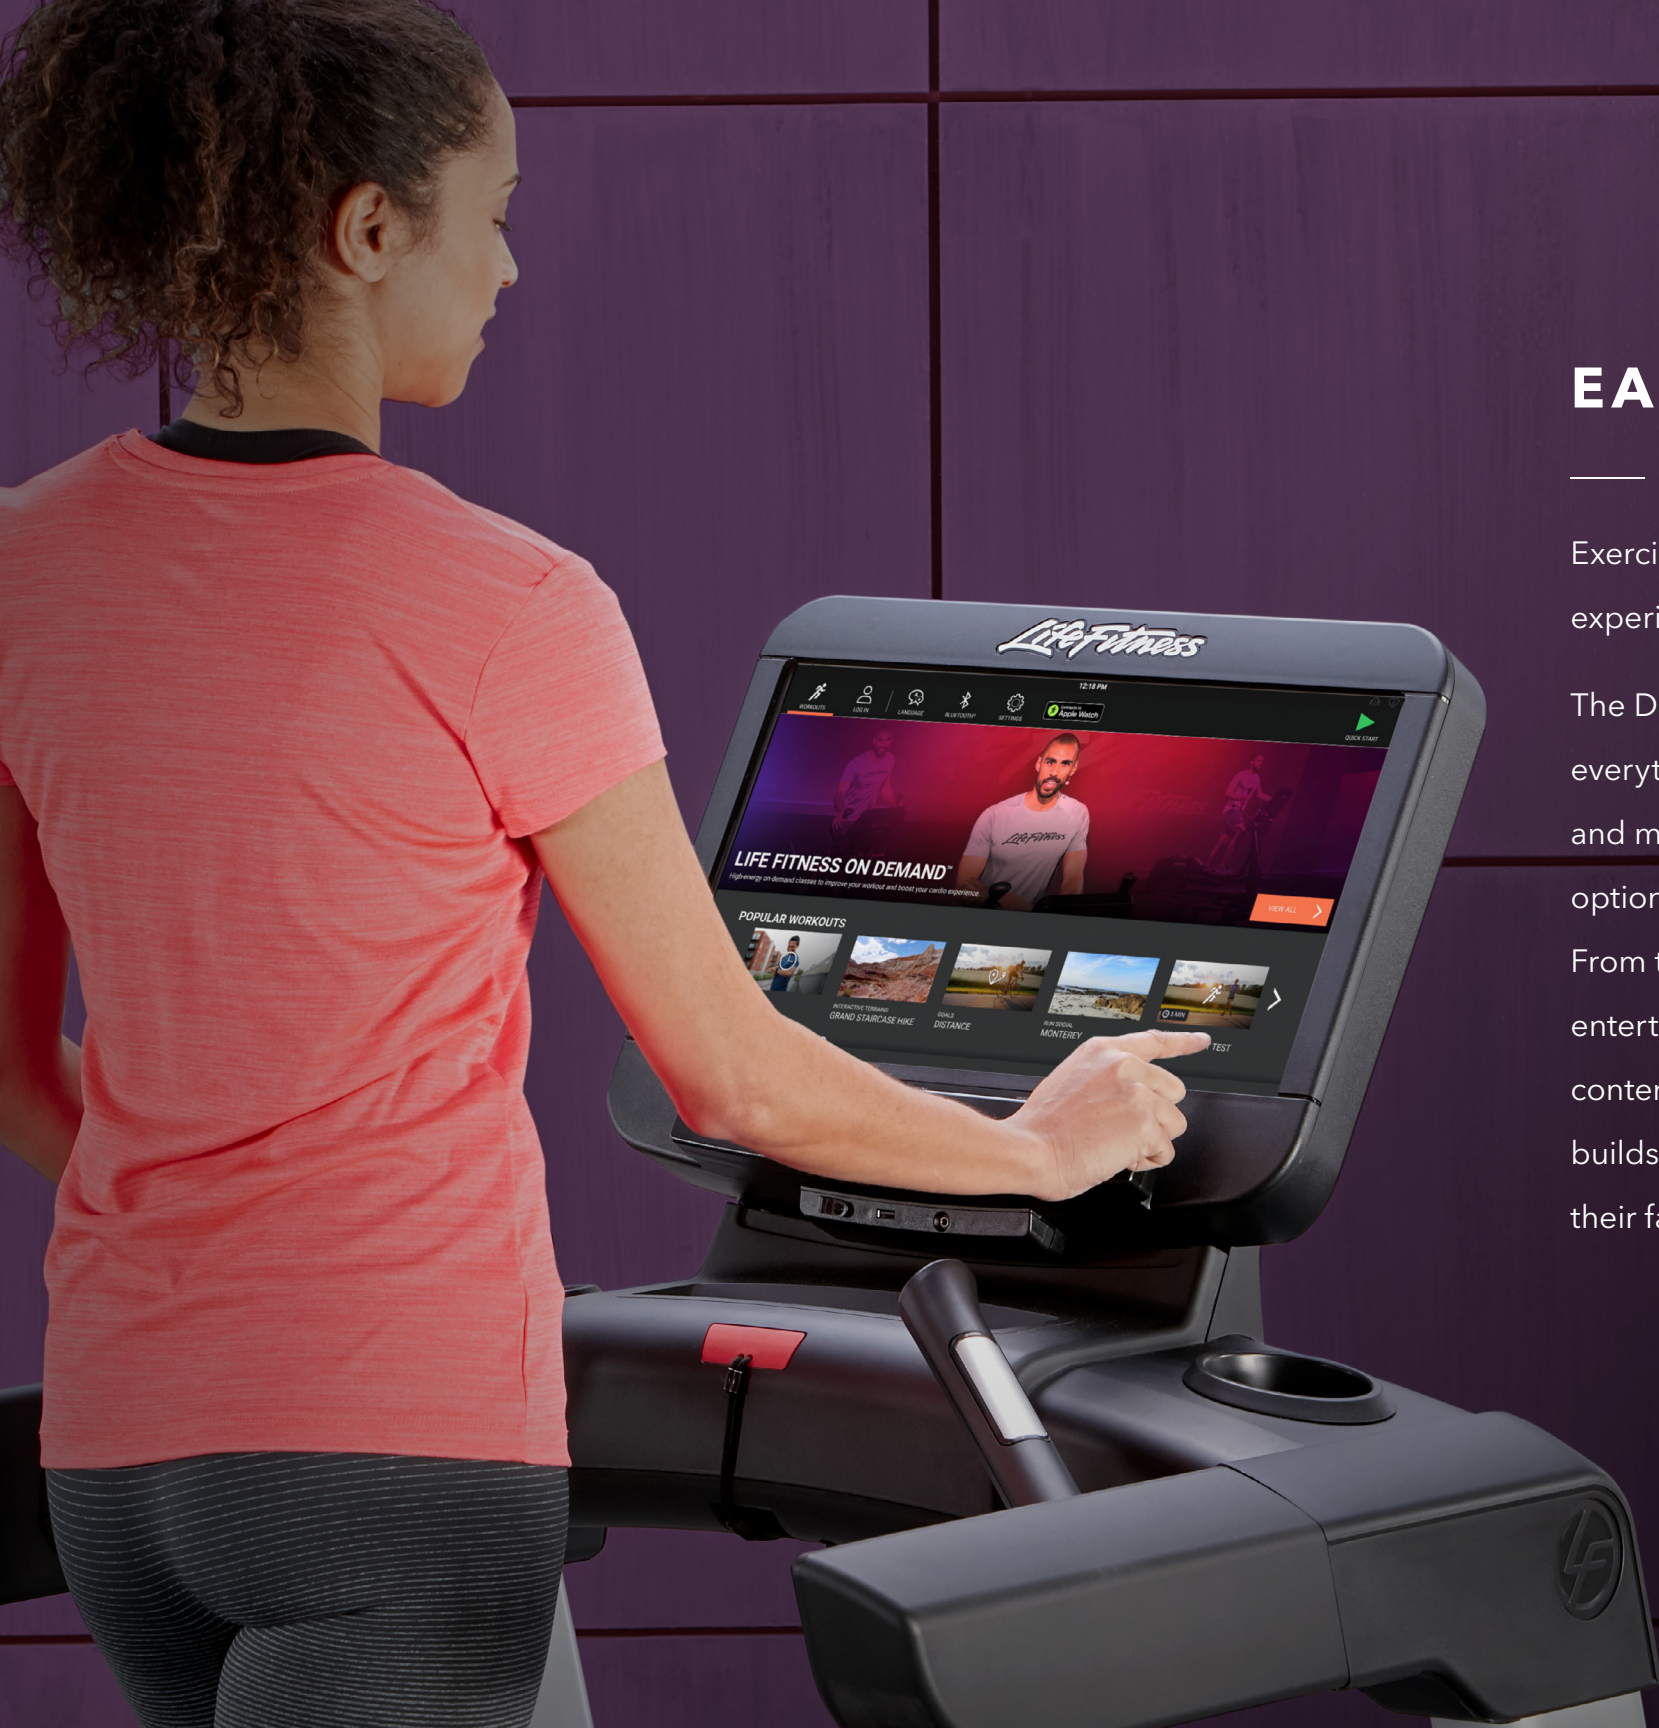

DISCOVER
SE3 HD
CONSOLE

LifeFitness

DIGITALLY IMMERSIVE FITNESS EXPERIENCE

SE3 HD is the result of extensive research that asked what makes a consistently captivating experience. With engaging layouts, simple discoverability and a host of other digital advances including integrated streaming video services, the Discover SE3 HD console brings your facility to the forefront of the digital fitness world.

HIGH DEFINITION

High-definition, 21.5-inch* 1080p TV means your exercisers get a rich entertainment experience. Bring out the beauty of Lifescape courses or get exercisers' favorite shows in sharp and crisp video.

*21.5-inch console screen is for treadmill only. Console screen size varies by cardio base.

EASY NAVIGATION

Exercisers expect intuitive digital experiences at the gym.

The Discover SE3 HD dashboard puts everything at an exerciser's fingertips and makes it easy to discover the options available during workouts. From tracking and progress to added entertainment and on-demand content, the Discover SE3 HD console builds on what exercisers expect from their facilities.

LIFE FITNESS ON DEMAND

Presenting high-quality, motivational on-demand classes exclusively across all premium Life Fitness cardio products with a connected Discover SE3 HD console.

As a premium feature, classes are added on a regular basis to keep the on-demand experience fresh and inviting.*