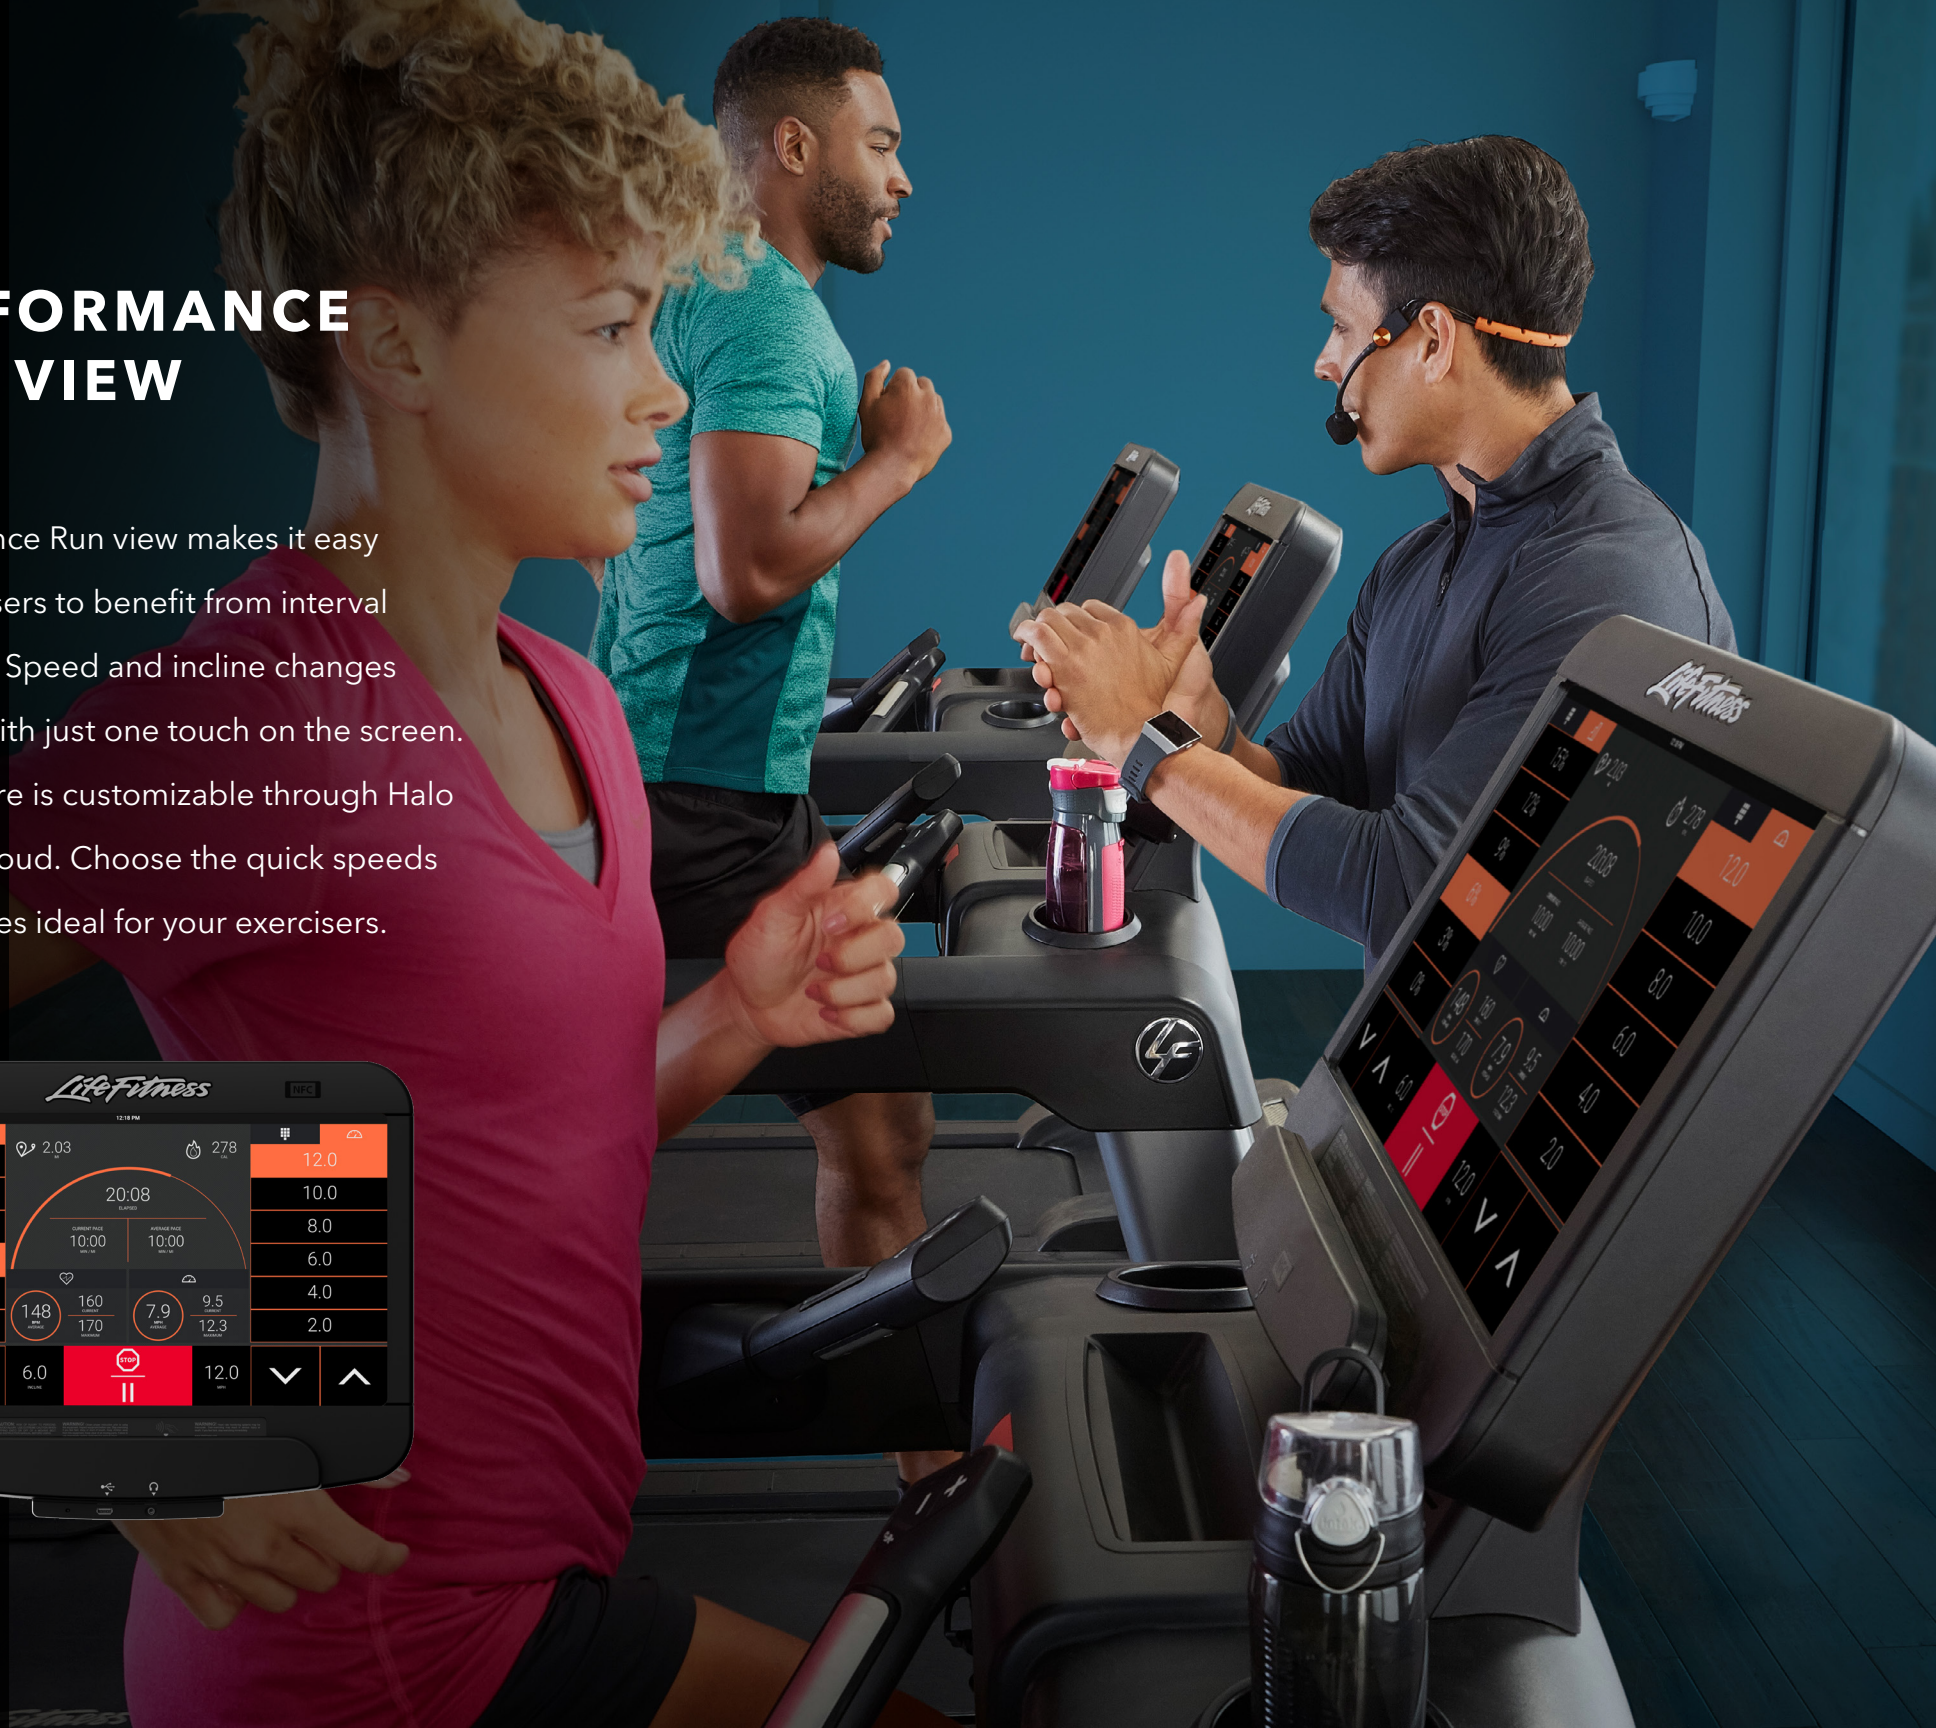

DISCOVER
SE3 HD
CONSOLE

LifeFitness

DIGITALLY IMMERSIVE FITNESS EXPERIENCE

SE3 HD is the result of extensive research that asked what makes a consistently captivating experience. With engaging layouts, simple discoverability and a host of other digital advances including integrated streaming video services, the Discover SE3 HD console brings your facility to the forefront of the digital fitness world.

*21.5-inch console screen is for treadmill only. Console screen size varies by cardio base.

EASY NAVIGATION

Exercisers expect intuitive digital experiences at the gym.

The Discover SE3 HD dashboard puts everything at an exerciser's fingertips and makes it easy to discover the options available during workouts. From tracking and progress to added entertainment and on-demand content, the Discover SE3 HD console builds on what exercisers expect from their facilities.

Classes range in duration, program types, difficulty level, music and instructor style.

*Additional/premium content may be available for an additional charge

PERFORMANCE RUN VIEW

Performance Run view makes it easy for exercisers to benefit from interval workouts. Speed and incline changes happen with just one touch on the screen. This feature is customizable through Halo Fitness Cloud. Choose the quick speeds and inclines ideal for your exercisers.